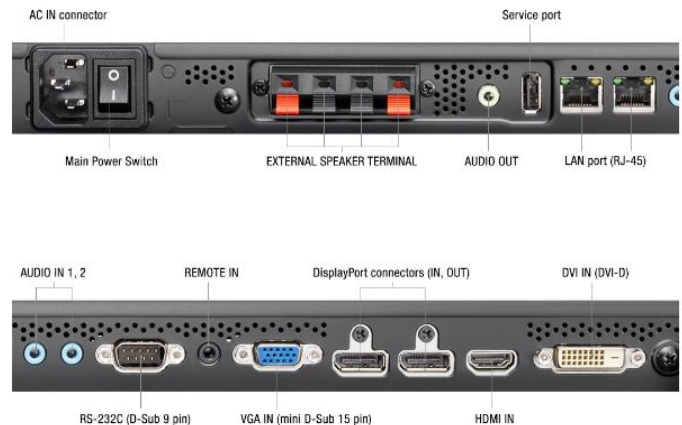

MultiSync® X555UNS PG (Protective Glass) LCD 55" Protective Glass Large Format Display

Datasheet

NEC MultiSync® X555UNS PG – combines professional protection of your video wall investment with unparalleled display performance.

Designed for the NEC Modular Touch System for video walls, the toughened glass with anti-glare coating not only protects the display from damage, but also provides crisp and clear images from different viewing angles, whilst acting as a smooth touch surface for the user. The modular protective glass design allows displays within a video wall to be swapped out independently without servicing issues, compared to a touch-overlay where the protective glass is built into one solid frame.

The enhanced durability makes the 55" X555UNS PG display not only the perfect choice for interactive video walls in retail, transportation, corporate communications, stadiums and more, but also for traditional video wall installations in heavy use public areas.

Inspire your Audience with Interaction – each display provides a smooth touch surface designed to be used with the new NEC Modular Touch System for interactive video walls.

Convince with your Image Presentation – the display can be hardware colour and brightness calibrated to secure a consistent image presentation over the entire video wall.