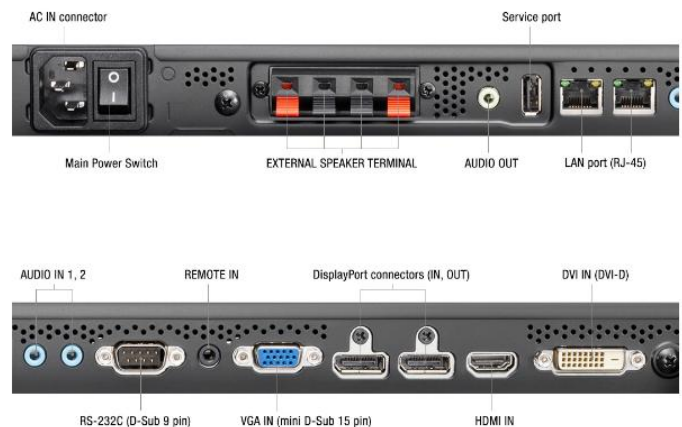

MultiSync® UN551S LCD 55" Video Wall Display

Datasheet

Walls of Desire

Attract and engage your audience; the new 55" UN551S shapes emotion and desire with NEC's most compelling video wall experience to date.

The new frameless design forms an entirely flat seamless digital canvas allowing a completely homogeneous image across multiple unified screens. The huge digital surface creates an unhindered viewing experience for your audience with a minimal image interruption of just 0.9mm per screen. The S-IPS panel provides superior picture quality and excellent colour reproduction in both landscape and portrait orientation ensuring perfect visibility even at extreme viewing angles which constantly change as the viewer passes by. At a high brightness level of 700 cd/m² your message will be well received with effortless readability even in the brightest ambient light conditions. An advanced set of intelligent features make the displays easy to install and operate and supports significantly reduced maintenance requirements.

Smart Way to Large Scale perfectly detailed Imagery – native UHD Daisy Chaining enables the user to create UHD video walls with either a single UHD image or 4 different Full HD sources.

Easy Setup – Auto TileMatrix offers time and cost savings during installation. Configure just one display in order to complete the set up for the entire wall.

Connectivity

Input Video Analogue	1 x D-sub 15 pin
Input Video Digital	1 x DisplayPort (with HDCP); 1 x DVI-D (with HDCP); 1 x HDMI (with HDCP); 1 x Interface Extension Slot; 1 x OPS Slot
Input Audio Analogue	2 x 3,5 mm jack
Input Audio Digital	1 x DisplayPort; 1 x HDMI
Input Control	LAN 100Mbit; remote control wire (3,5mm jack); RS232
Output Video Digital	1 x DisplayPort out (loop through: DisplayPort, DVI-D, HDMI, Interface Extension Slot, OPS)
Output Audio Analogue	3,5mm jack