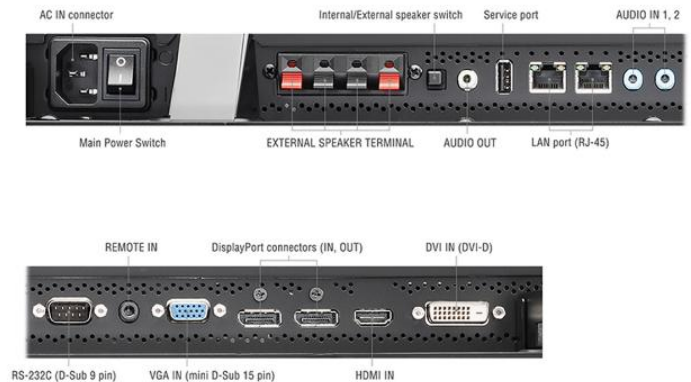

MultiSync® P801 SST (ShadowSense) LCD 80" Professional Large Format Touch Display

Datasheet

NEC MultiSync® P801 SST - Interactivity breathes new life into Digital Signage

Animated content catches the eye far more effectively than static images making digital signage a compelling proposition. By adding interactivity the spectator becomes an integral part of the story thus intensifying customer loyalty.

An interactive signage application integrated with the 80" 10-point-touch display entices the user to engage with the content, which at 700 cd/m² brightness and with an attractive colour spectrum guarantees an extraordinary visual and touch experience.

Ease of Use – enhance the display with an optional “Windows based” Slot-in-PC using the integrated Ultra High Resolution OPS option slot, thereby simplifying installations and reducing the points of failure.