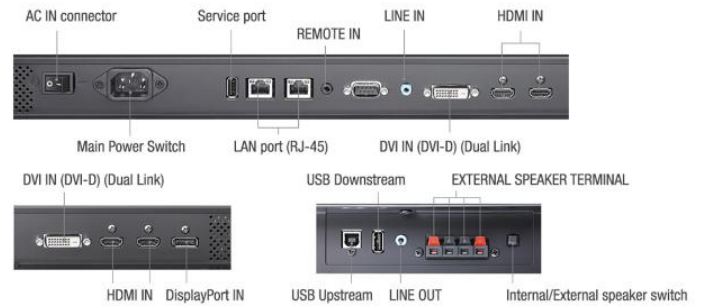

## MultiSync® X981UHD-2 SST (ShadowSense) LCD 98" Ultra-High Definition Large Format Touch Display

#### NEC MultiSync® X981UHD-2 SST - CAD/CAM and Visualisation of Big Data

The seamless operation of presentation systems is essential to achieving productivity. If the visualization of detailed information in perfect colour fidelity is vital for success in your business, then the 12-real-touch point accuracy of ShadowSense™ technology with Ultra-High Definition pixel-free details is the perfect combination to achieve extraordinary results. The 98" multi-touch-display with 500 cd/m<sup>2</sup> eye-pleasing brightness offers the ideal platform to facilitate creative and efficient meetings.

## Connectivity

Input Video Digital	1 x DisplayPort (with HDCP); 2 x DVI-D (with HDCP); 4 x HDMI (with HDCP)
Input Audio Analogue	1 x 3,5 mm jack
Input Audio Digital	1 x HDMI; DisplayPort
Input Control	LAN 100Mbit; remote control wire (3,5mm jack); RS232
Output Control	LAN 100Mbit
Remote Control	LAN with SNMP; Remote Control IR (internal/external (optional) sensor); RS-232C (9-pin D-sub) Input