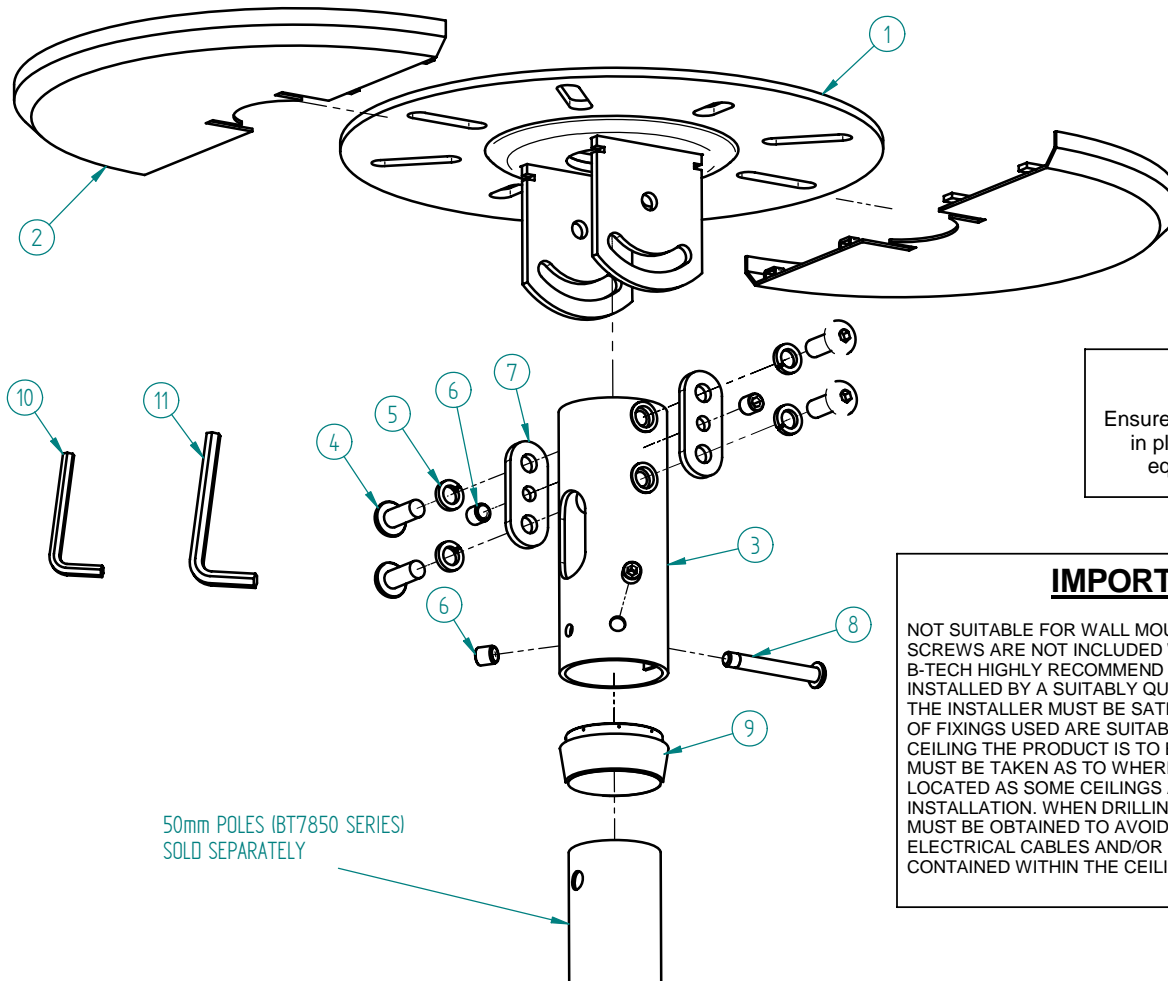

BT7804

HEAVY DUTY CEILING MOUNT FOR 50MM POLES

50mm POLES (BT7850 SERIES)
SOLD SEPARATELY

PARTS LIST

No	PART NAME	QTY
1	CEILING PLATE	1
2	PLASTIC COVER HALF	2
3	60MM TILT TUBE	1
4	M10 X 30 ALLEN SCREW	4
5	M10 SPRING WASHER	4
6	M10 X 10 GRUB SCREW	4
7	M10 WASHER PLATE	2
8	M8 X 60 SAFETY BOLT	1
9	TAPER TRIM	1
10	5MM ALLEN KEY FOR PARTS 6 AND 8	1
11	6MM ALLEN KEY FOR PART 4	1

Attention!

Ensure safety bolt (Part 8) is in place before any AV equipment is fitted.

IMPORTANT

NOT SUITABLE FOR WALL MOUNTING. FIXING SCREWS ARE NOT INCLUDED WITH THIS PRODUCT. B-TECH HIGHLY RECOMMEND THIS PRODUCT BE INSTALLED BY A SUITABLY QUALIFIED PERSON. THE INSTALLER MUST BE SATISFIED THAT THE TYPE OF FIXINGS USED ARE SUITABLE FOR THE TYPE OF CEILING THE PRODUCT IS TO BE MOUNTED TO. CARE MUST BE TAKEN AS TO WHERE THIS PRODUCT IS LOCATED AS SOME CEILINGS ARE NOT SUITABLE FOR INSTALLATION. WHEN DRILLING HOLES KNOWLEDGE MUST BE OBTAINED TO AVOID CONTACT WITH ANY ELECTRICAL CABLES AND/OR GAS AND WATER PIPES CONTAINED WITHIN THE CEILING.