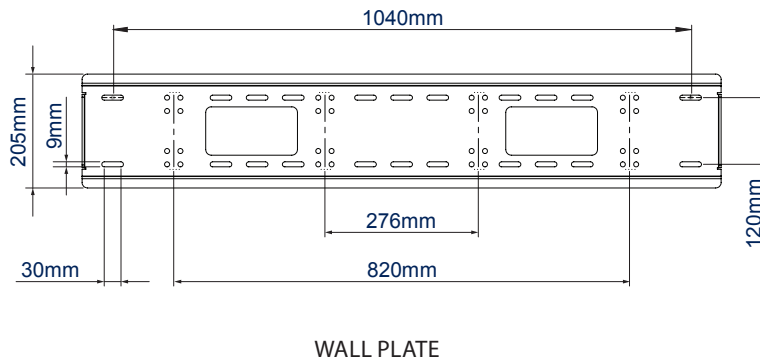

PACKING INFORMATION

COLOUR:	ORDER REF:	EAN CODE:	MASTER CARTON WEIGHT:	MASTER CARTON CUBE:
Black	BT9903/B	5019318759079	21.5kg	0.054cbm

ACCESSORIES AND RELATED PRODUCTS

BT8506 Extra-Large Flat Screen Display Trolley for extra-large screens up to 130kg	BT4015 Ø60mm Poles - 1.5m compatible with BT9903 and BT4004	BT4004 X- Large Flat Screen Display Floor Base compatible with BT9903 and BT4015	BT8380-CASTORS 4" Braked Castors for use with BT4004 X-Large Flat Screen Display Floor Base

© 2016 B-Tech Av Mounts. All rights reserved.
The information in this specification is subject to change without notice. B-Tech Av Mounts and B-Tech logo are registered trademarks of B-Tech Av Mounts Ltd.
B-Tech Av Mounts Ltd. is not responsible for any damage caused by improper or negligent installation or use. Any reproduction or transmission or replication of any part of this specification is strictly prohibited unless prior written permission has been granted by B-Tech Av Mounts Ltd. (BTL)

SS-BT9903-V3:1-070716