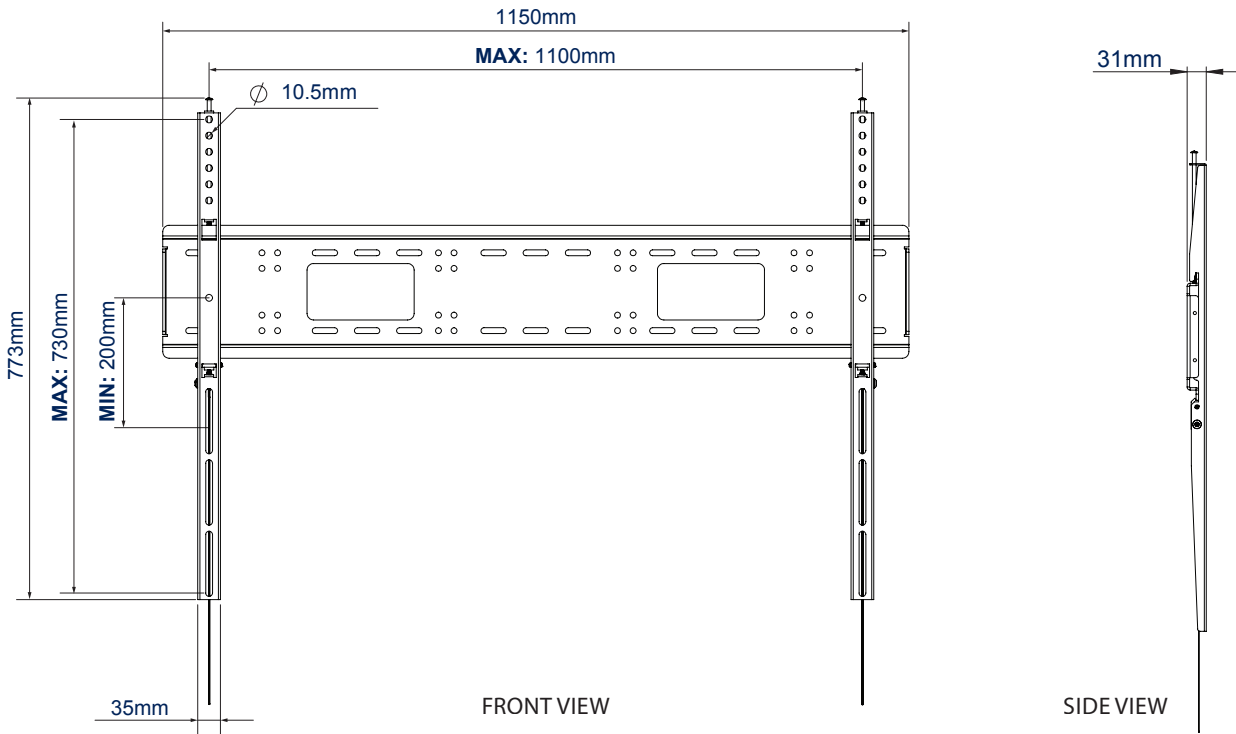

PACKING INFORMATION

COLOUR:	ORDER REF:	EAN CODE:	MASTER CARTON WEIGHT:	MASTER CARTON CUBE:
Black	BT9903/B	5019318759079	21.5kg	0.054cbm

ACCESSORIES AND RELATED PRODUCTS

BT8506 Extra-Large Flat Screen Display Trolley for extra-large screens up to 130kg	BT4015 Ø60mm Poles - 1.5m compatible with BT9903 and BT4004	BT4004 X- Large Flat Screen Display Floor Base compatible with BT9903 and BT4015	BT8380-CASTORS 4" Braked Castors for use with BT4004 X-Large Flat Screen Display Floor Base

© 2016 B-Tech Av Mounts. All rights reserved.
The information in this specification is subject to change without notice. B-Tech Av Mounts and B-Tech logo are registered trademarks of B-Tech Av Mounts Ltd.
B-Tech Av Mounts Ltd. is not responsible for any damage caused by improper or negligent installation or use. Any reproduction or transmission or replication of any part of this specification is strictly prohibited unless prior written permission has been granted by B-Tech Av Mounts Ltd. (BTL)

SS-BT9903-V3:1-070716