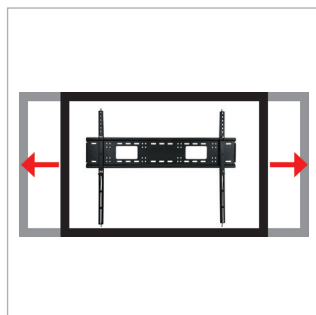

### SPECIFICATION

Recommended screen size	65" up to 120"
Max load	200kg*
VESA® & non-VESA Fixings	200 x 200 up to 800 x 500
Universal Fixings	up to 1100 x 730mm
Distance from wall	30mm
Colour	Black

\*Please note the max weight is limited to 130kg when mounted across two poles

### FEATURES

- Universal screen interface suitable for all screens
- Fits screens with VESA and non-VESA® mounting patterns up to H:1100mm (43.3") x V: 730mm (28.7")
- Comptible with B-Tech's collar and pole system for pole mounting heavy duty screens
- Heavy duty 4mm steel capable of supporting the heaviest screens
- Low profile design mounts screen only 30mm from wall
- Adjustment screws allow screen to be levelled once mounted
- Suitable for concrete / brick or up to 32" stud walls
- Simple 'hook-on' installation with all mounting hardware included

UNIVERSAL 1100 x 730 | 120" 305cm | 200KG | 130KG | On Wall | On Poles

Ultra-Slim design mounts screen only 30mm from the wall

Post installation screen alignment

Adjustment screws allow screen to be levelled once mounted